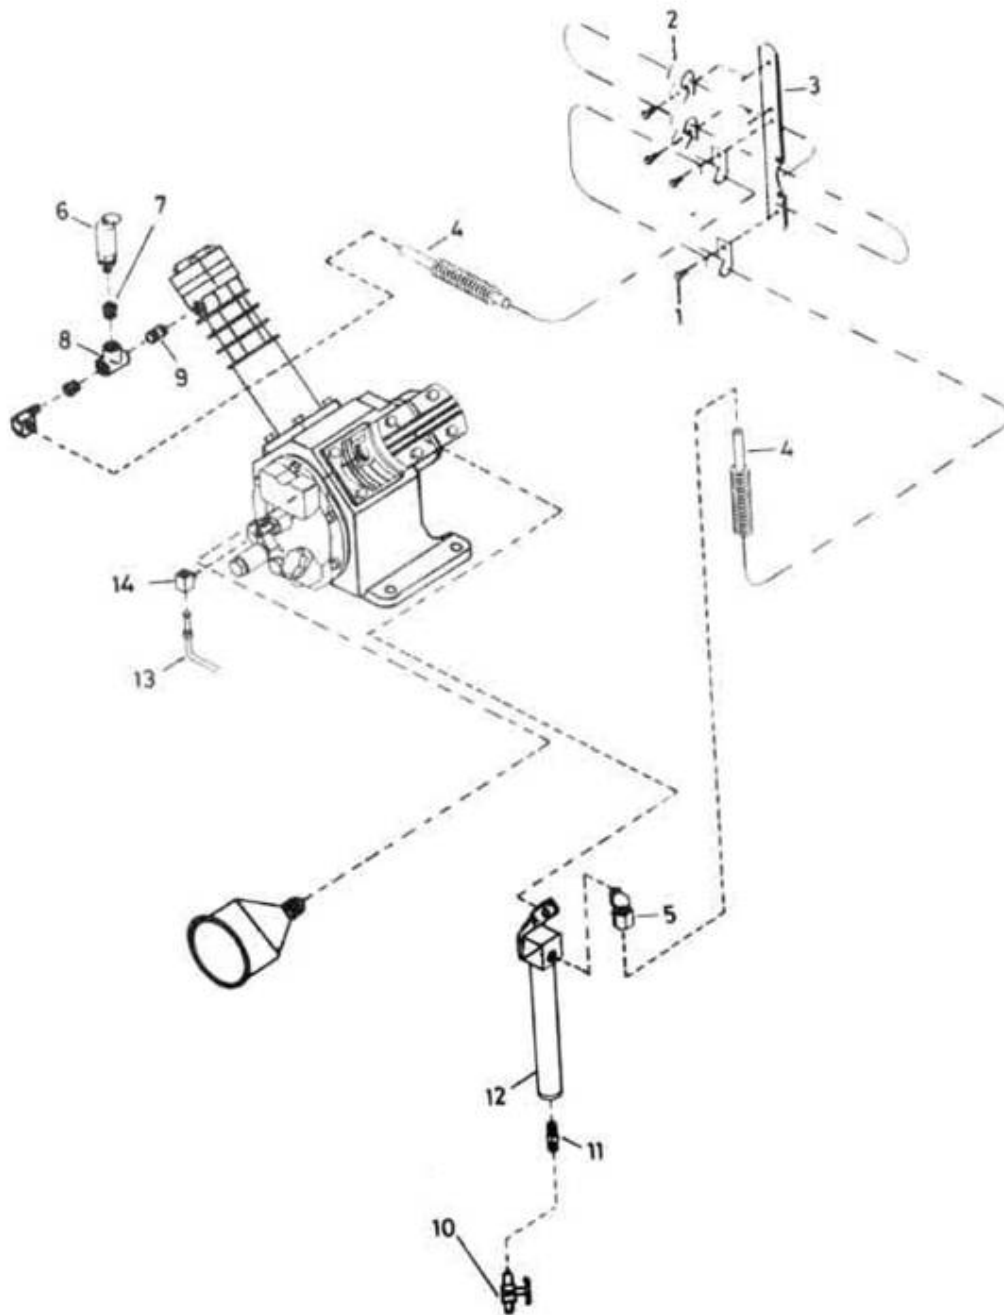

4. After Cooler And Drain Assembly - Model 231

All manufacturer's names, numbers, photos, product description and/or part numbers are used for reference purposes only & it is not implied that any part listed is the product of these manufacturers. Since Approvement are made from time to time, the illustration and specifications are subject to change without notice.

4. After Cooler And Drain Assembly - Model 231

Ref. No.	Component Part Number	Description	Qty. per Assly.	Spares		
				1	2	3
4-1	32175572	Cap Screw Hex Head	4			
4-2	32065641	Clamp Tube	4			
4-3	32050874	Brace After Cooler	1			
4-4	30335343	Tubing, Finned Aftercooler	1			
4-5	95244364	Elbow Tube	1			
4-6	31385511	Valve, Safety	1		1	2
4-7	32179046	Bushing Reducing	2			
4-8	95007852	Tee Pipe	1			
4-9	95691077	Nipple	1			
4-10	30666022	Valve, Needle	1			
4-11	32175051	Hex Nipple	1			
4-12	97047765	Condensate Leg Assembly	1			
4-13	32148066	Tube Assembly	1			
4-14	95007522	Tee Male Branch	1			